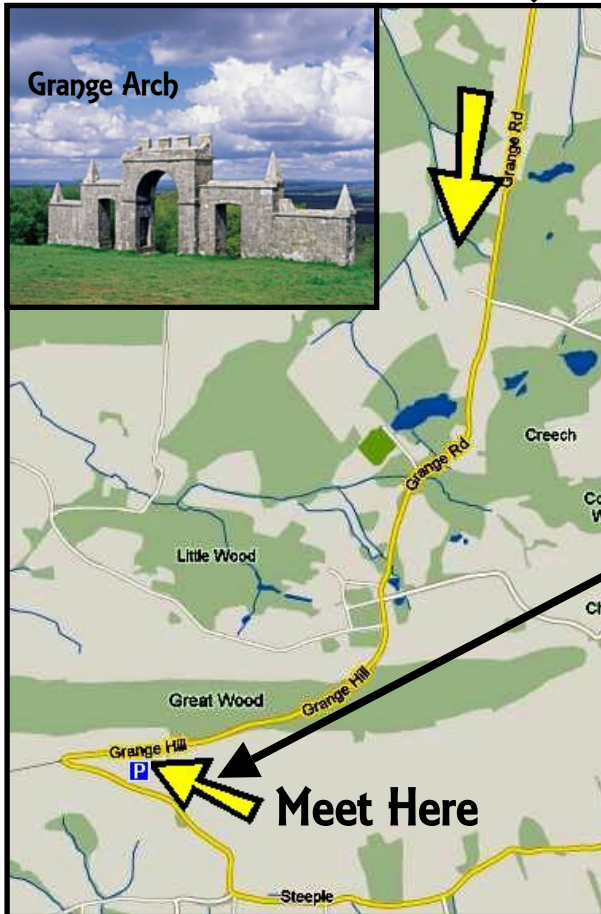

From A351 at Stoborough ↓

# Grange Hill Walk

across the Purbeck Hills

What3Words Location:  
/// edges.ally.strapping

Meet at the first car park at the top of Grange Hill

Mobile Contact Numbers (on the walk day):  
Gill: 07526 362499 John: 07831 116995